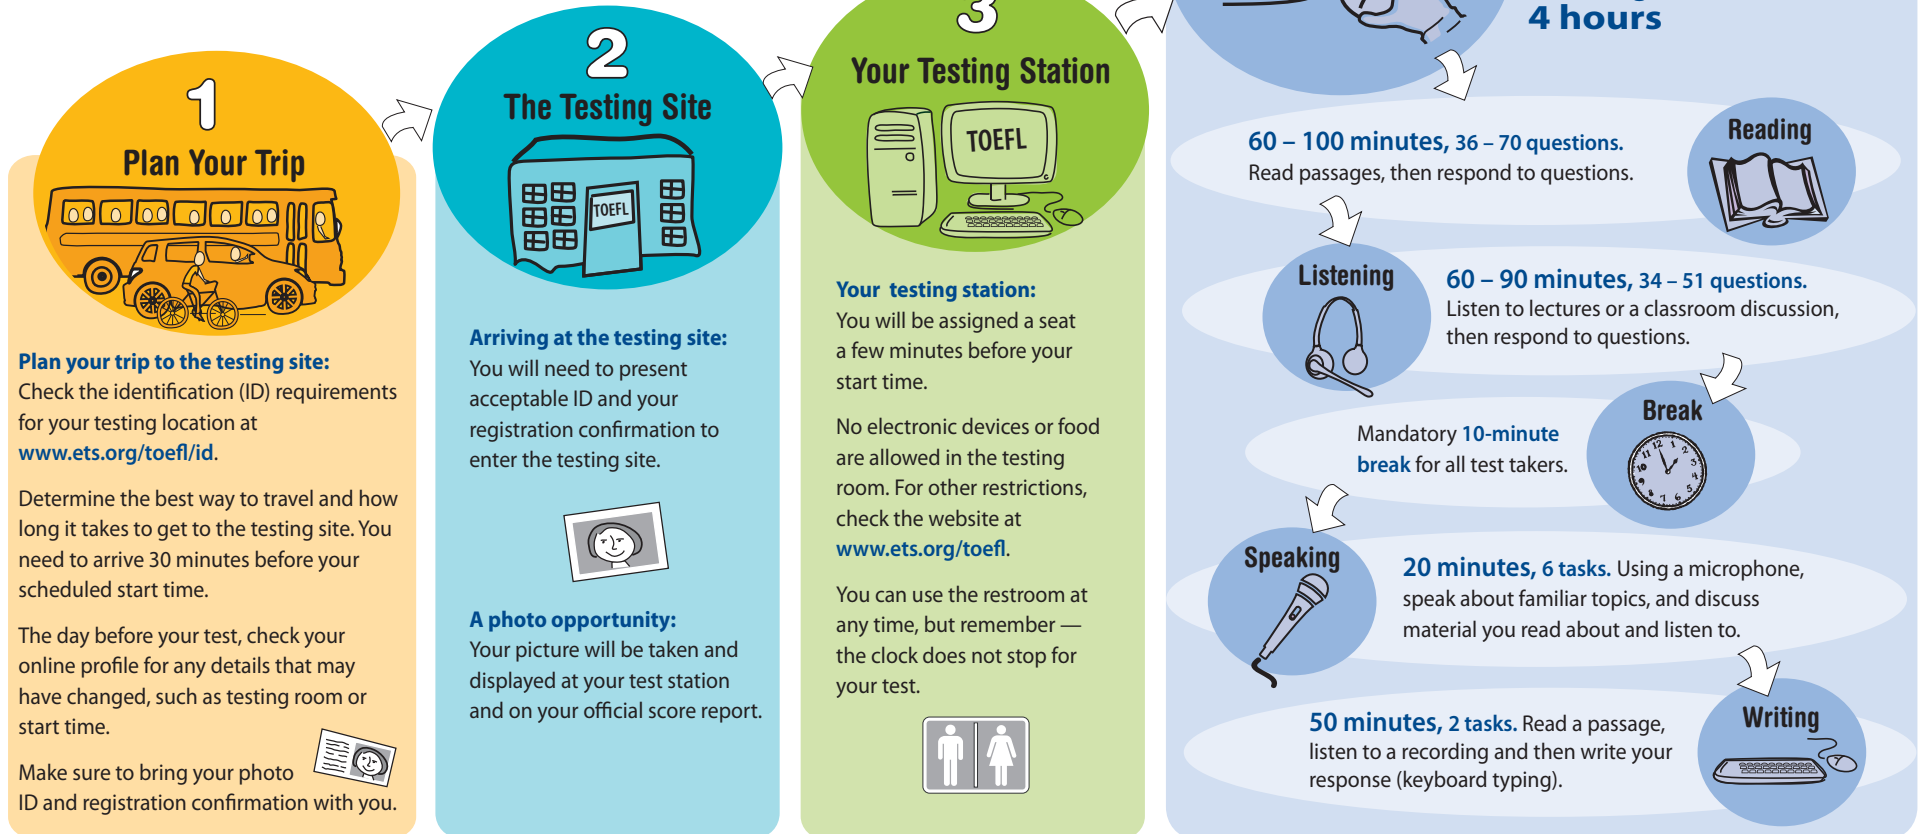

TOEFL® Test Day Tips

You've practiced hard and now you are ready for your big day. Here is some information to prepare you for the testing experience itself.

"The TOEFL® test" refers to the TOEFL iBT™ (Internet-based test), which is administered at testing sites worldwide. The TOEFL PBT (paper-based test) is available only in select locations where TOEFL iBT testing is not possible.